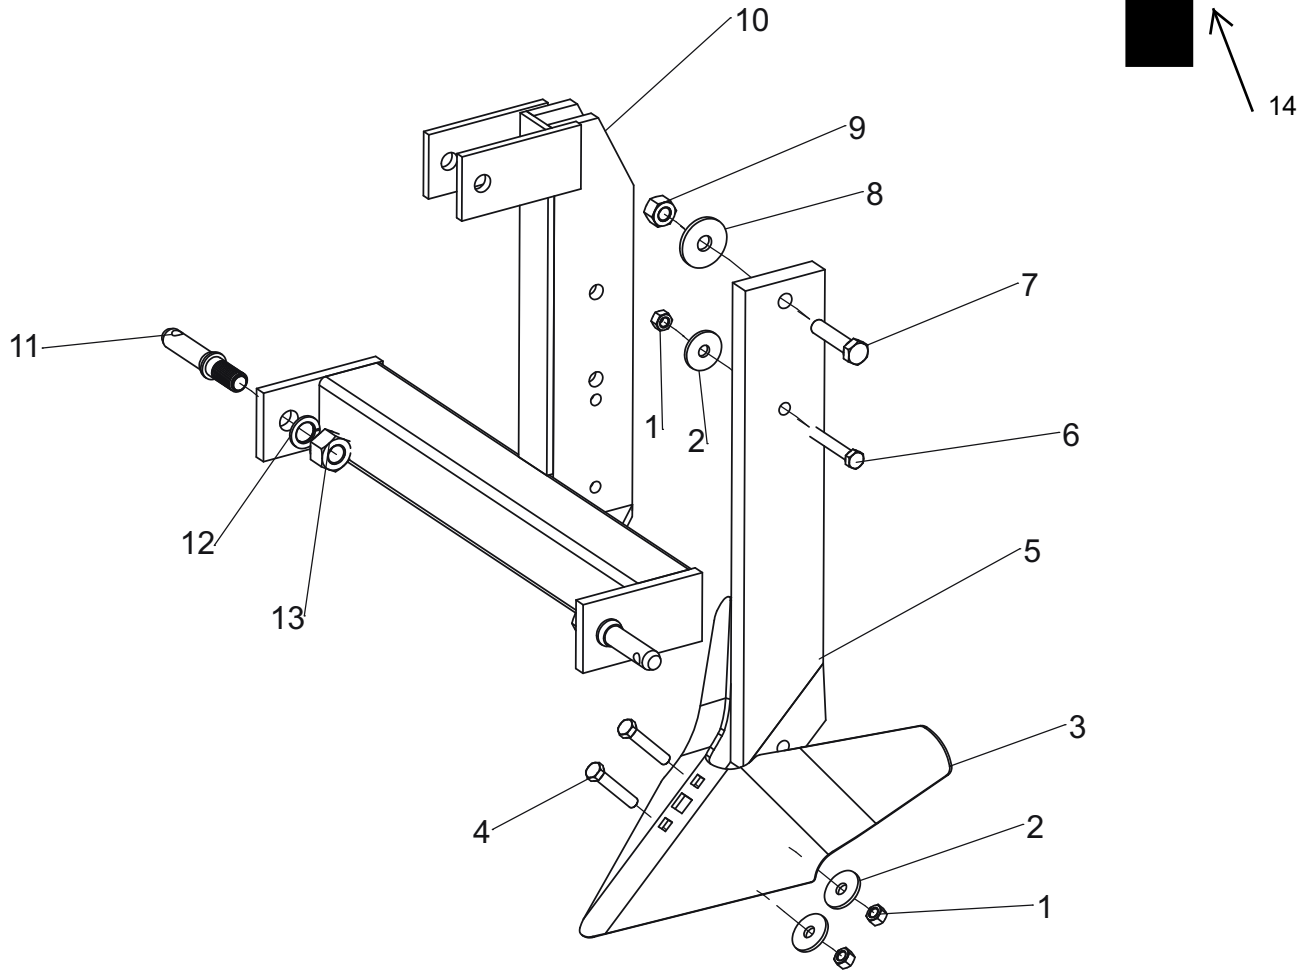

BSM-100 MIDDLE BUSTER

MIDDLE BUSTER

Part No.	Description	Q'ty
1	LNM12000 Lock nut M12	3
2	FW12000 Washer 12	3
3	BSM99013 Furrower	1
4	CBM12175750 Bolt M12 x 75	2
5	BSM99015 Shank	1
6	BM12175650 Bolt M12 x 65	1
7	BM1620700 Bolt M16 x 70	1
8	FW16000 Washer 16	1
9	LNM16000 Lock nut M16	1
10	BSM99010 Main frame	1
11	BSM99011 Hitch pin	2
12	LW22000 Lock washer 22	2
13	BM2225650 Bolt M22	2
14	BSM101 Middle Buster Tip	1